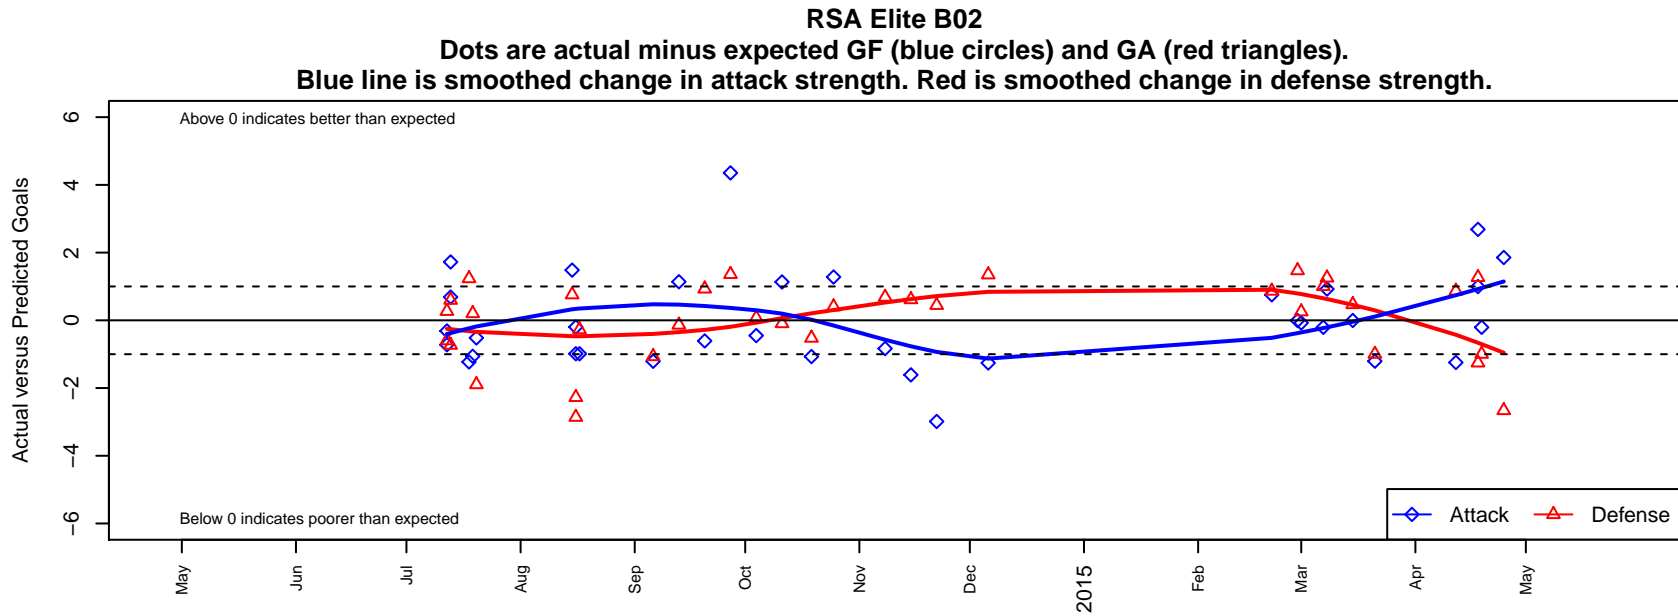

## RSA Elite B02

South Hill SC  
 Puyallup, WA  
 B02 total strength=670  
 attack=0.7 defense=0.58  
 fall league = PSPL Classic 2 U12  
 spr league = Spr PSPL SuperLeague 2 U12  
 notes= Goucher 2013, 2014

**attack and defense variance (black dot)  
relative to other teams  
and top 10 in region**

**attack and defense rating  
relative to others at age  
and all opponents in last 13 months**

**Performance relative to 13 month average**