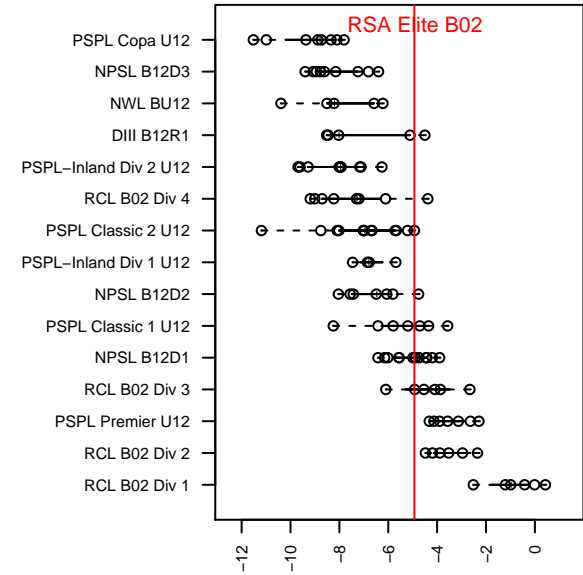

## RSA Elite B02

South Hill SC  
 Puyallup, WA  
 B02 total strength=670  
 attack=0.7 defense=0.58  
 fall league = PSPL Classic 2 U12  
 spr league = Spr PSPL SuperLeague 2 U12  
 notes= Goucher 2013, 2014

**attack and defense variance (black dot)  
relative to other teams  
and top 10 in region**

**attack and defense rating  
relative to others at age  
and all opponents in last 13 months**

**Performance relative to 13 month average**